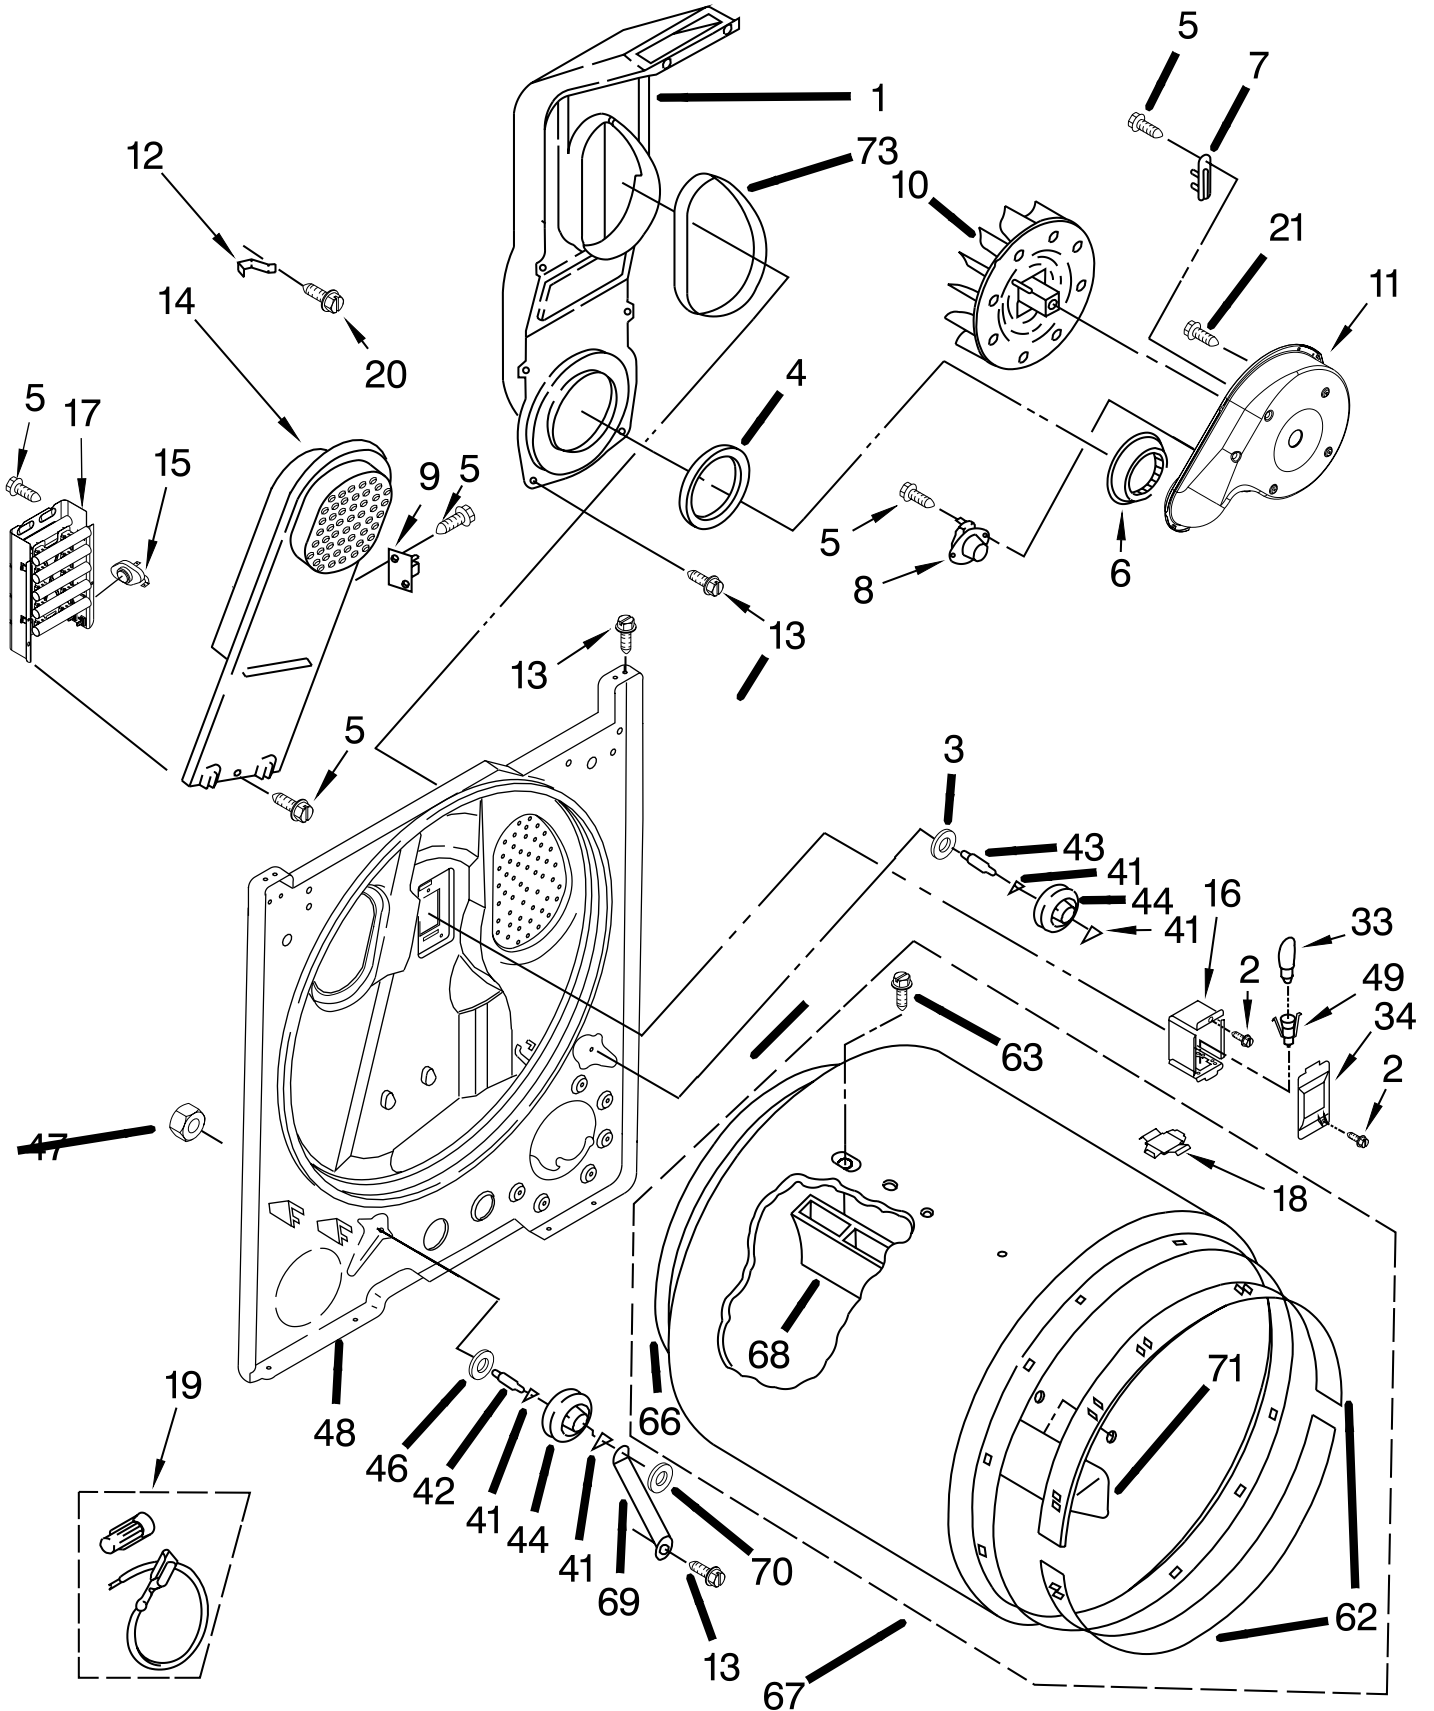

BULKHEAD PARTS

For Model: YWED5700SW0
(White/Grey)

FOR ORDERING INFORMATION REFER TO PARTS PRICE LIST

BULKHEAD PARTS

For Model: YWED5700SW0
(White/Grey)

Illus. No.	Part No.	DESCRIPTION
1	348368	Lint Chute Assembly
2	487909	Screw, 8-15 x 1/2
3	3388703	Washer-Support
4	347139	Seal, Lint Chute
5	90767	Screw, 8-18 x 3/8
6	696302	Shield, Exhaust
7	3392519	Thermal Fuse
8	3387134	Thermostat, Internal-Bias
9	3977393	Thermal Cut-Off (Includes Illus. 15)
10	694089	Wheel, Blower (Includes Illus. 22)
11	8577230	Housing, Blower
12	3398161	Clip
13	343641	Screw, 10-16 x 1/2
14	8541818	Box, Heater
15	3977767	Thermostat, 221°F (105°C)
16	3977373	Bracket, Drum Light
17	8576779	Element, Heater
18	8066086	Drum Hole Plug
19	279457	Wire Kit, Terminal (For Heater Element Wiring Harness Repair)
20	489463	Screw, 8-18 x 5/8
21	3390647	Screw, 8-18 x 1/2
33	3406124	Bulb
34	3402841	Lens, Drum Light
41	690997	Ring, Tri
42	3399506	Shaft, L.H.
43	3399507	Shaft, R.H.
44	3397590	Roller, Support
46	348197	Washer, Support
47	3359452	Nut, 3/8-16
48	3403413	Bulkhead
49	3403634	Socket Assembly
62	692526	Ring, Bearing (2)
63	97787	Screw, 11-16 x 3/4
66	3406130	Seal, Rear Drum
67	695587	Drum Assembly
68	692490	Baffle, Drum (2)
69	3976434	Bracket, Support
70	90296	Clip
71	3403636	Baffle, Drum (1)
73	339956	Seal

FOR ORDERING INFORMATION REFER TO PARTS PRICE LIST